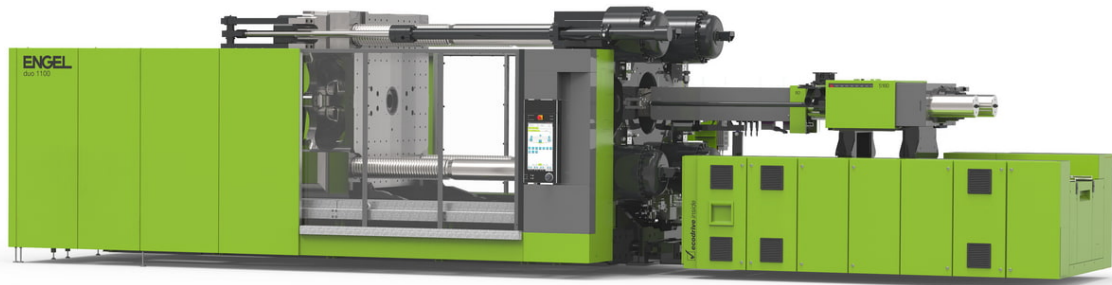

**ENGEL**

ENGEL stock machines

# duo 1000 WP

## Technical details

Series **duo**  
Machine type **duo 1000 WP**  
Drive **hydraulic**  
Availability **immediately**

Injection unit type **horizontal**  
Injection unit **12060**  
Screw diameter **120 mm**  
max. injection capacity **6107 cm<sup>3</sup>**

Type of construction **two-platen**  
Clamping force **9000 kN**

Stalinjose Selvanayagam  
Managing Director  
ENGEL MACHINERY INDIA PVT. LTD.