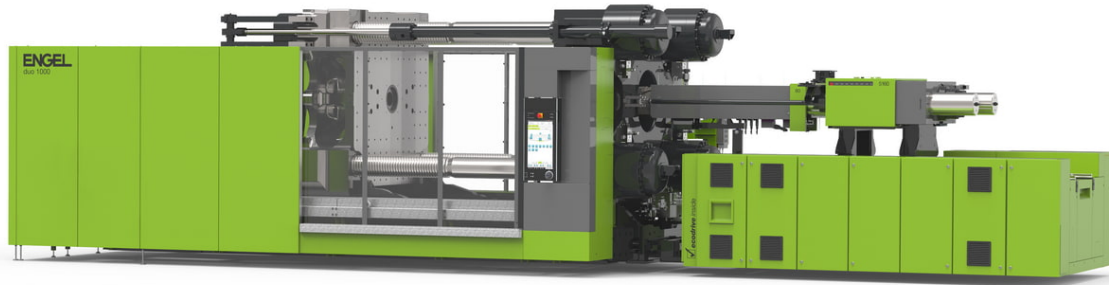

**ENGEL**

ENGEL stock machines

# duo 770 WP tech US

## Technical details

Series **duo**  
Machine type **duo 770 WP tech US**  
Availability **immediately**

Injection unit **5160**  
Screw diameter **60 mm**  
max. injection capacity **1159 cm<sup>3</sup>**

Type of construction **two-platen**  
Clamping force **7000 kN**

Stalinjose Selvanayagam  
Managing Director  
ENGEL MACHINERY INDIA PVT. LTD.