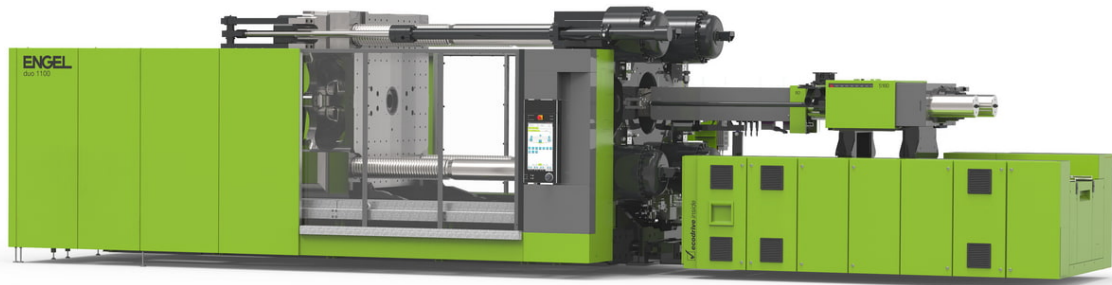

**ENGEL**

ENGEL stock machines

# duo 1000 WP

## Technical details

Series **duo**  
Machine type **duo 1000 WP**  
Drive **hydraulic**  
Availability **immediately**

Injection unit type **horizontal**  
Injection unit **8160**  
Screw diameter **105 mm**  
max. injection capacity **4070 cm<sup>3</sup>**

Type of construction **two-platen**  
Clamping force **9000 kN**

Stalinjose Selvanayagam  
Managing Director  
ENGEL MACHINERY INDIA PVT. LTD.